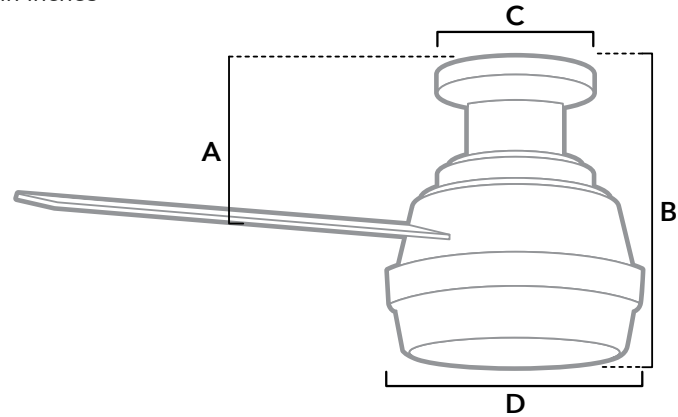

DIMENSIONS

Measured in inches

- A. 8.08
- B. 12.27
- C. 6.69
- D. 11

50283 | Brushed Nickel Body with Light Gray Oak or Natural Wood Blades

ADDITIONAL FINISHES

59242
Fresh White Body with Blonde Oak or Fresh White Blades

59447
Noble Bronze Body with Mid Century Walnut or UMBER Walnut Blades

FAN SPECIFICATIONS

Motor Type	Reversible	Wire Length	Control Type	Downrod	Location	Blade #	Add'l Sizes
AC	YES	8" Low Profile	Handheld Remote	N/A	Indoor	4	44", 60"